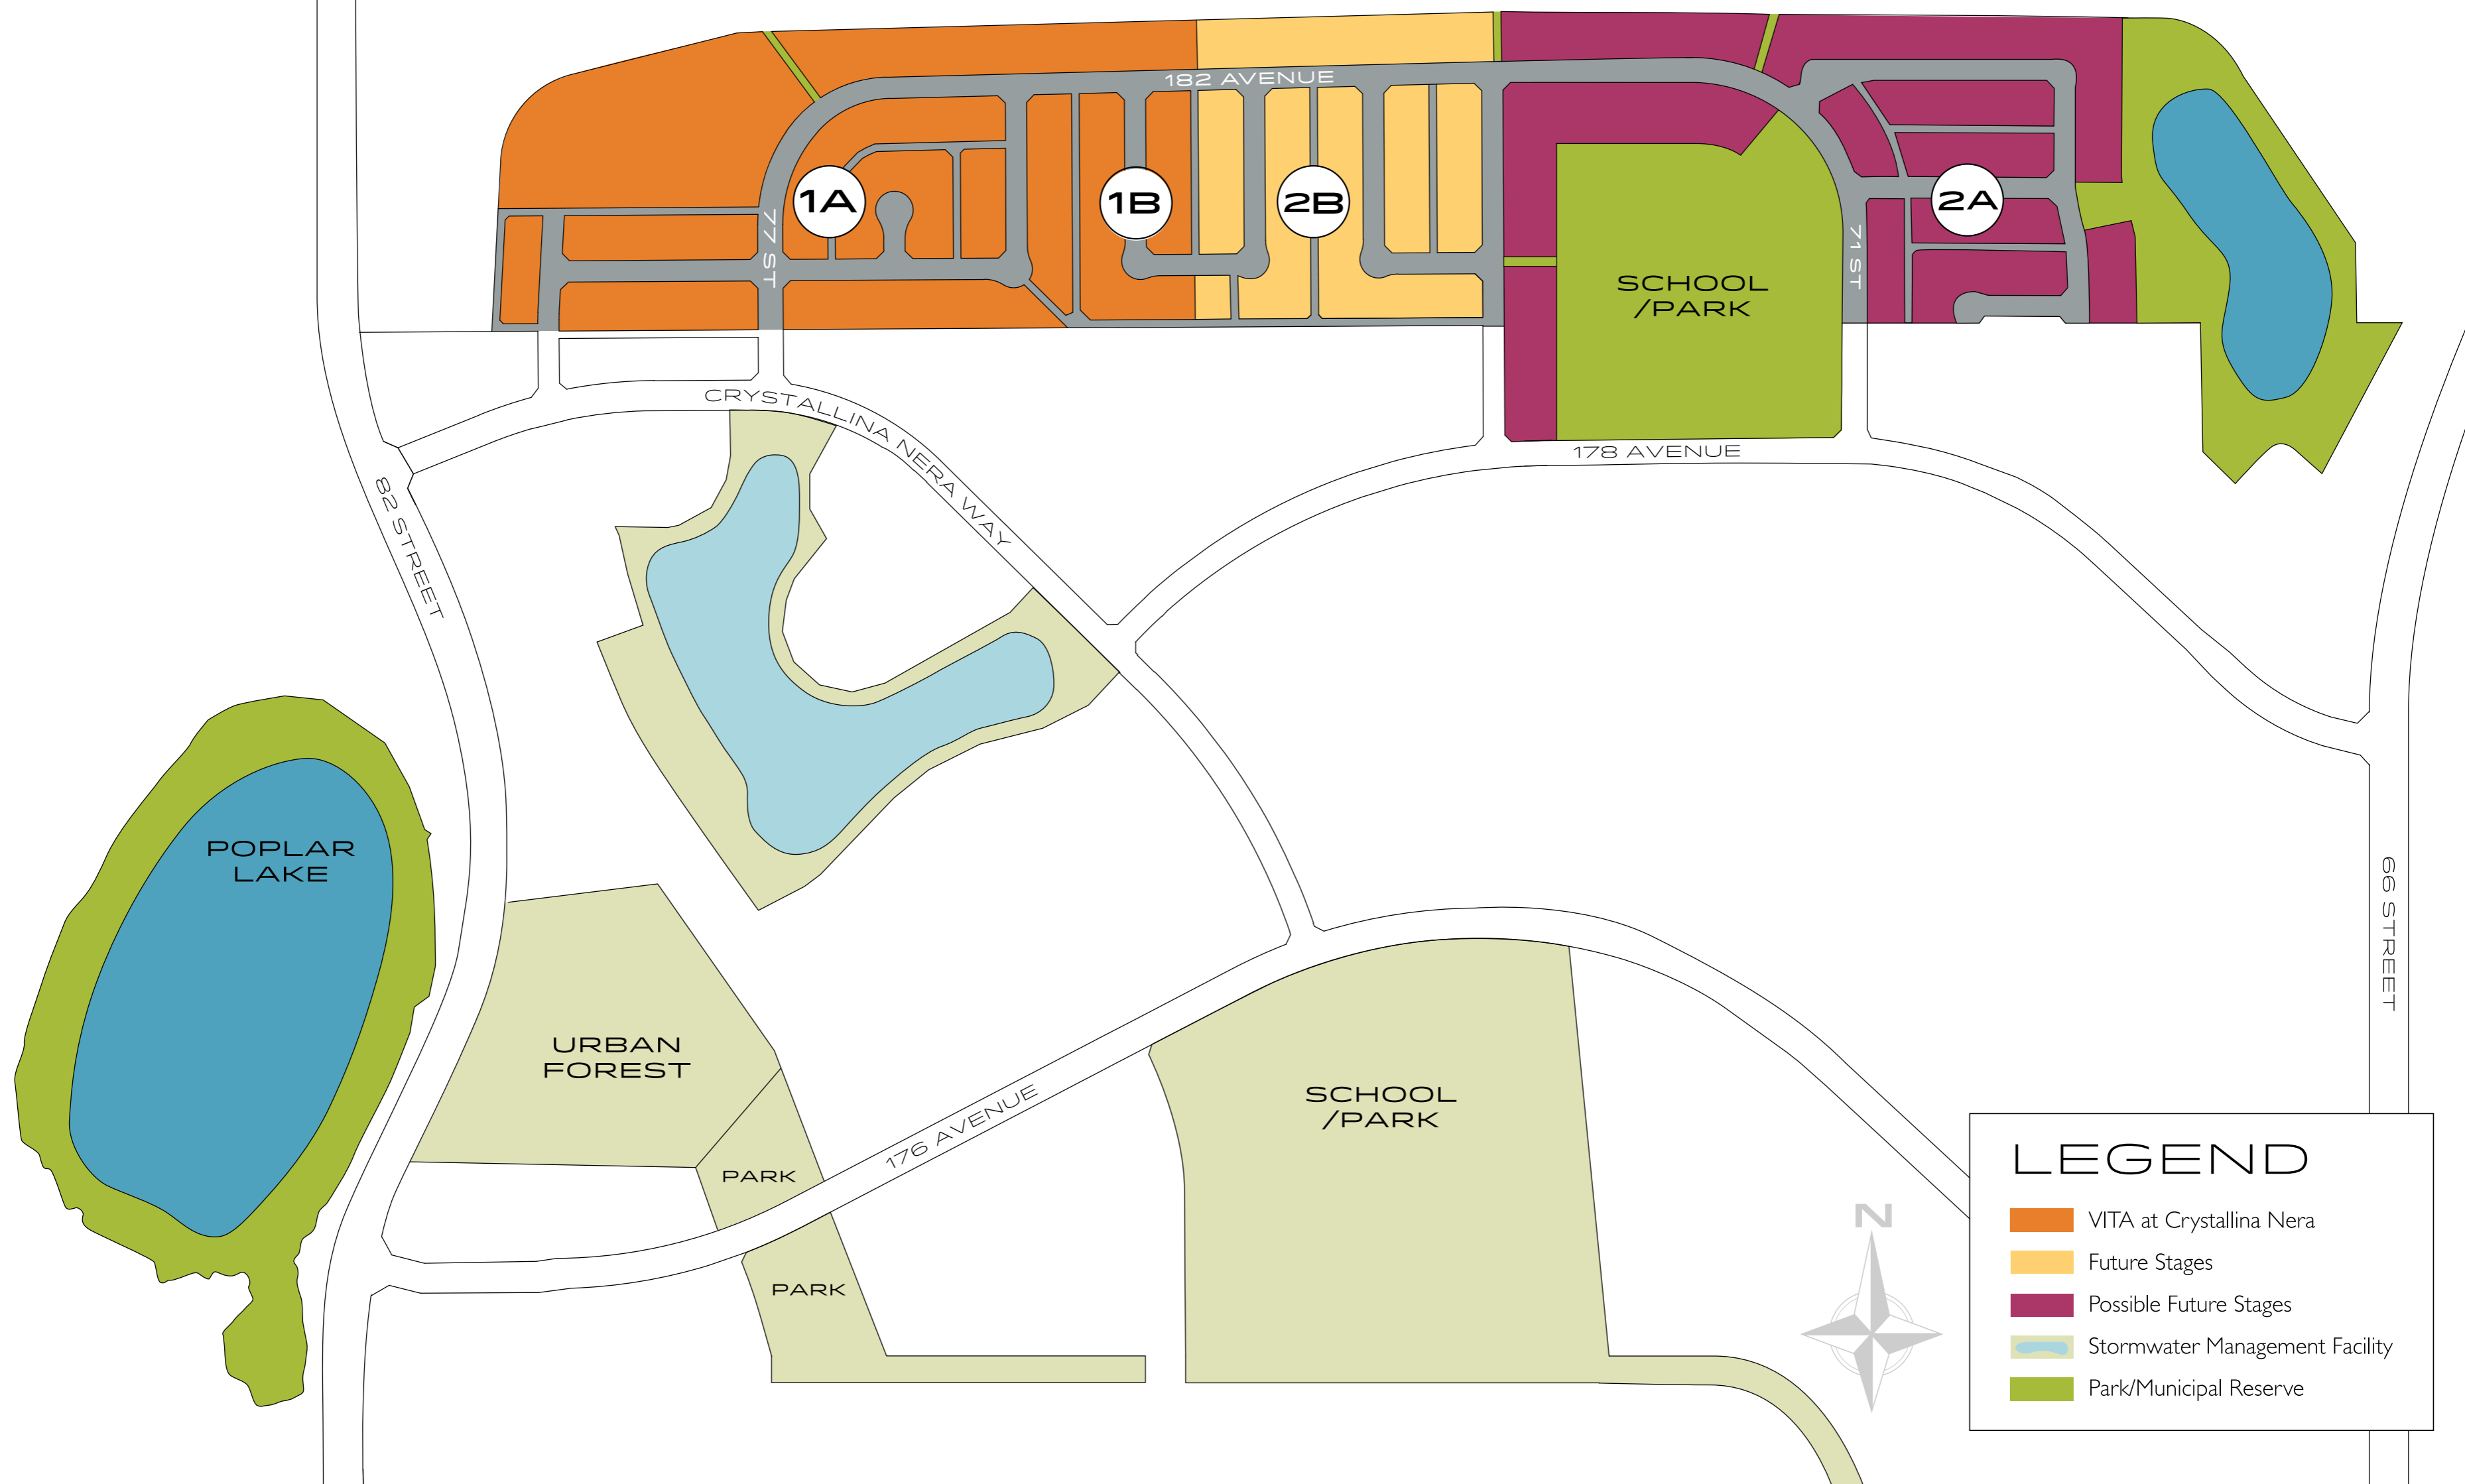

↑ ANTHONY HENDAY DRIVE ↑

LEGEND

- VITA at Crystallina Nera
- Future Stages
- Possible Future Stages
- Stormwater Management Facility
- Park/Municipal Reserve